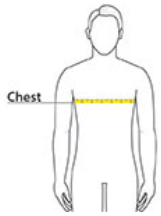

Sketches

front

back

SPEC SHEET + MEASUREMENTS

The North Face® Skyline Full-Zip Fleece Jacket.
NF0A7V64

PRODUCT MEASUREMENTS

	S	M	L	XL	2XL	3XL
Body Length at Back	27 3/8	28	28 7/8	29 7/8	30 7/8	31 7/8
Chest	20	21 1/2	23	25	27	29
Sleeve Length from Center Back	34 1/2	35	35 3/4	36 1/2	37 1/4	38

Body Length at Back: Measured from high point shoulder to finished hem at back.

Chest: Measured across the chest one inch below armhole when laid flat.

Sleeve Length from Center Back: Measure from Center Back neck to shoulder point to sleeve hem.

SIZE CHARTS

	S	M	L	XL	2XL	3XL
Chest	36-38	39-41	42-44	45-48	49-52	53-56

SPEC SHEET + MEASUREMENTS

The North Face® Skyline Full-Zip Fleece Jacket.

NF0A7V64

HOW TO MEASURE

CHEST

Measure under the arm and around the fullest part of the chest with arms down, keeping tape horizontal.